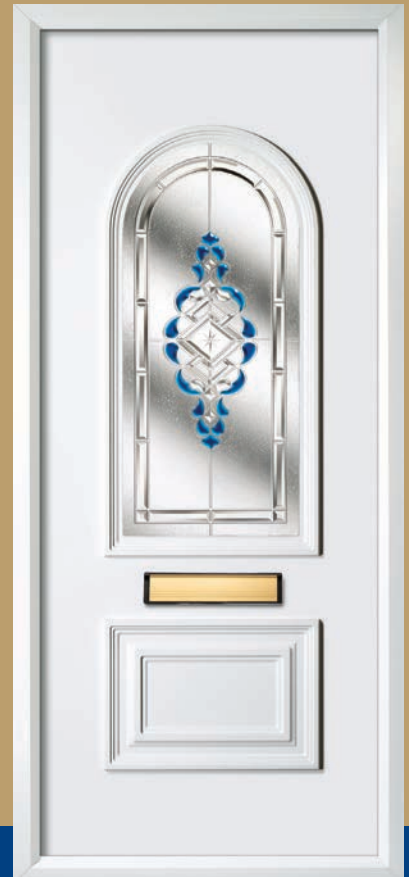

Giving Your Home A Fresh New Look...

FABULOUS DOOR AND CONSERVATORY
PANELS TO CHOOSE FROM

www.birminghamdoorpanel.com
sales@birminghamdoorpanel.com

RESIN GLASS

This is a beautiful design giving the impression of prism glass but using our art (advanced resin technology). However, this is not to be confused with cut glass believing, but a complex and sophisticated cluster of resin material, giving the impression of bevelled glass, the result is a stunning effect. Producing a wonderful display with rays of light to brighten your home.

BDP-1001

BDP-1002

BDP-1003

BDP-1004

BDP-1005

BDP-1006

BDP-1007

BDP-1008

BDP-1009

BDP-1010

BDP-1011

BDP-1012

BDP-1013

BDP-1014

FUSION Fusion lite is our latest range and, like the standard fusion is all manufactured using high quality spectrum glass.

BDP-1015

BDP-1016

BDP-1017

BDP-1018

BDP-1019

BDP-1020

BDP-1021

BDP-1022

BDP-1023