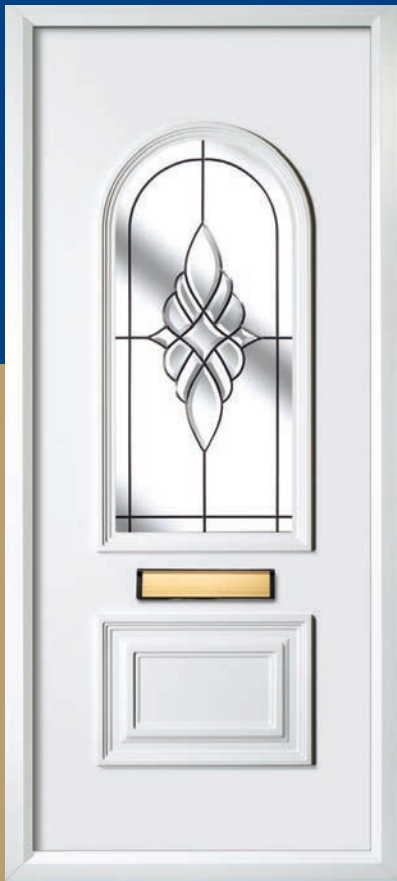

Giving Your Home A Fresh New Look...

FABULOUS DOOR AND CONSERVATORY
PANELS TO CHOOSE FROM

www.birminghamdoorpanel.com
sales@birminghamdoorpanel.com

RESIN GLASS

This is a beautiful design giving the impression of prism glass but using our art (advanced resin technology). However, this is not to be confused with cut glass believing, but a complex and sophisticated cluster of resin material, giving the impression of bevelled glass, the result is a stunning effect. Producing a wonderful display with rays of light to brighten your home.

BDP-1053

BDP-1054

BDP-1055

BDP-1056

BDP-1057

BDP-1058

BDP-1059

BDP-1060

BDP-1061

BDP-1062

BEVELLED GLASS Our stunning range of cut-bevelled glass, outlined with traditional hand leading, can leave any property looking beautiful and eye catching.

BDP-1063

BDP-1064

BDP-1065

BDP-1066