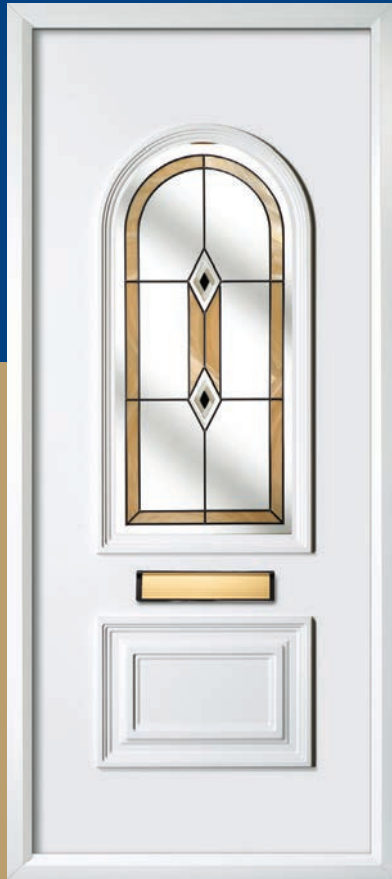

Giving Your Home A Fresh New Look...

FABULOUS DOOR AND CONSERVATORY
PANELS TO CHOOSE FROM

www.birminghamdoorpanel.com
sales@birminghamdoorpanel.com

RESIN GLASS

This is a beautiful design giving the impression of prism glass but using our art (advanced resin technology). However, this is not to be confused with cut glass believing, but a complex and sophisticated cluster of resin material, giving the impression of bevelled glass, the result is a stunning effect. Producing a wonderful display with rays of light to brighten your home.

BDP-1061

BDP-1062

BEVELLED GLASS Our stunning range of cut-bevelled glass, outlined with traditional hand leading, can leave any property looking beautiful and eye catching.

BDP-1063

BDP-1064

BDP-1065

BDP-1066