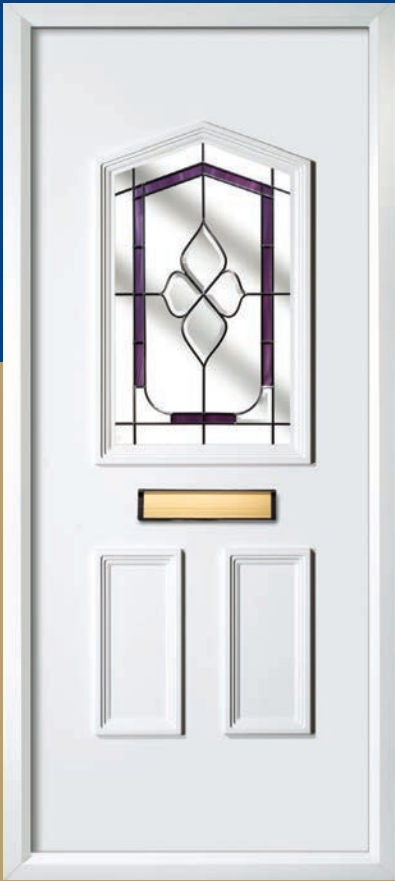

ETCHED GLASS OR SANDBLASTED GLASS Etching glass is the process of leaving one of our beautiful designs clear or transparent.

BDP-1039

BDP-1040

BDP-1041

BDP-1042

BDP-1043

BDP-1044

The rest of the area of the glass is sandblasted, eliminating the need for an obscure piece of backing glass.