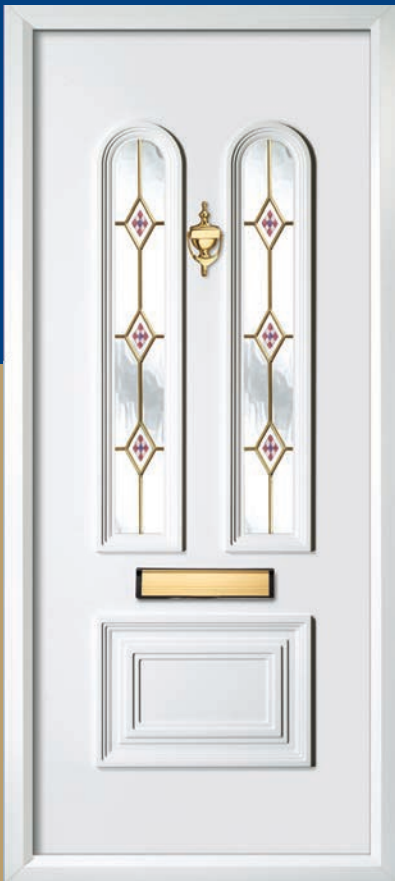

BDP-1096

RESIN LEAD Resin leading uses advanced computer technology to produce complex and intricate designs.