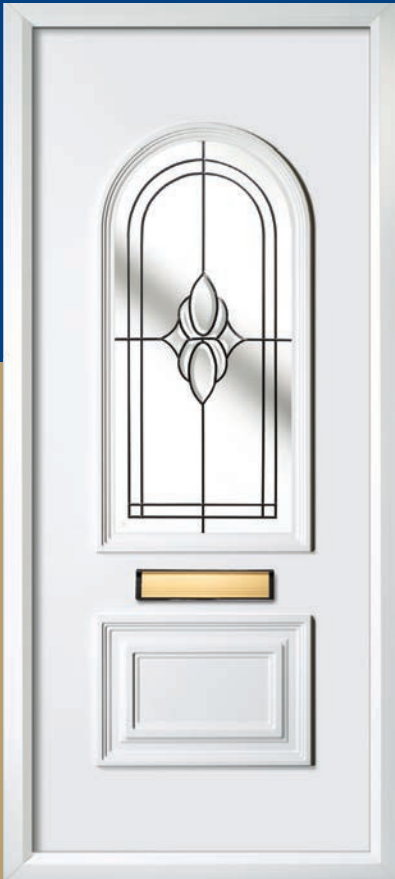

BDP-1061

BDP-1062

BEVELLED GLASS Our stunning range of cut-bevelled glass, outlined with traditional hand leading, can leave any property looking beautiful and eye catching.

BDP-1063

BDP-1064

BDP-1065

BDP-1066